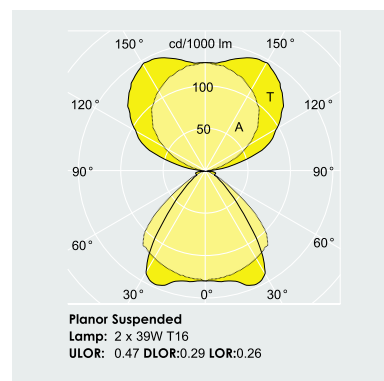

**Reflector:** clear acrylic.

**Top Cover:** clear polycarbonate.

**Mounting:** Adjustable suspension (2m) with Quick-locks included. Fitting is supplied with 3m cable.

CE IP40 EN 60598 EN55015 THORN

Описание Description	Фасунга socket	Тегло Weight /kg/	Продуктов код Product code
2 x 21 W HF GRY	G5	5	96004569
2 x 28 W HF GRY	G5	6	96004570
2 x 39 W HF GRY	G5	5	96004546
2 x 54 W HF GRY	G5	6	96004547